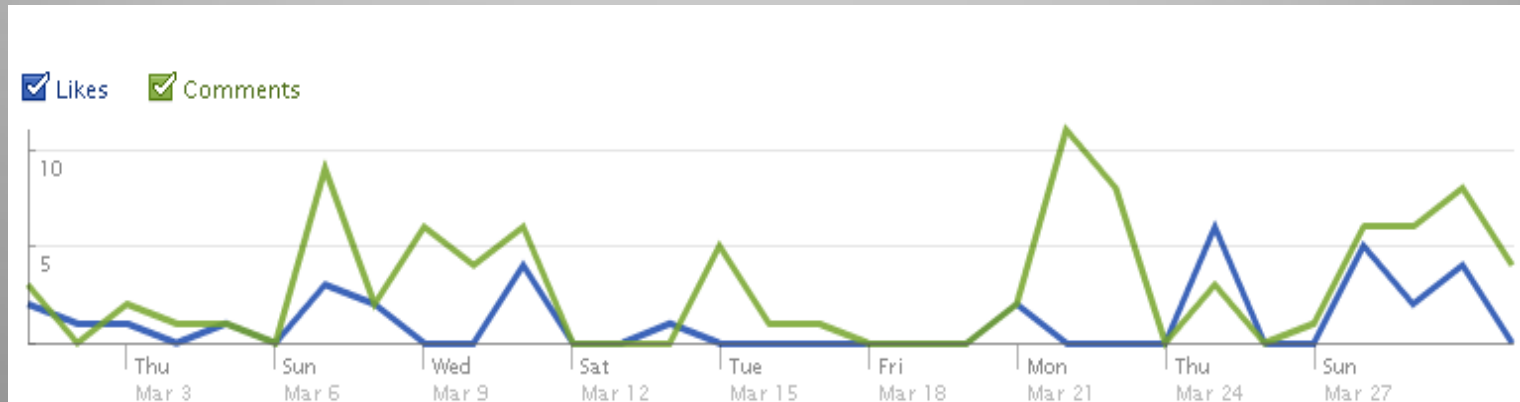

FACEBOOK USER RESULTS

MARCH 1 – 31, 2011

New Likes 66 ↓ 13%
Lifetime Likes 807

FACEBOOK INTERACTIONS

MARCH 1 – 31, 2011

Post Views 85,735 ↓ 7%
Post Feedback 124 ↑ 22%

TWITTER RESULTS

991 tweets