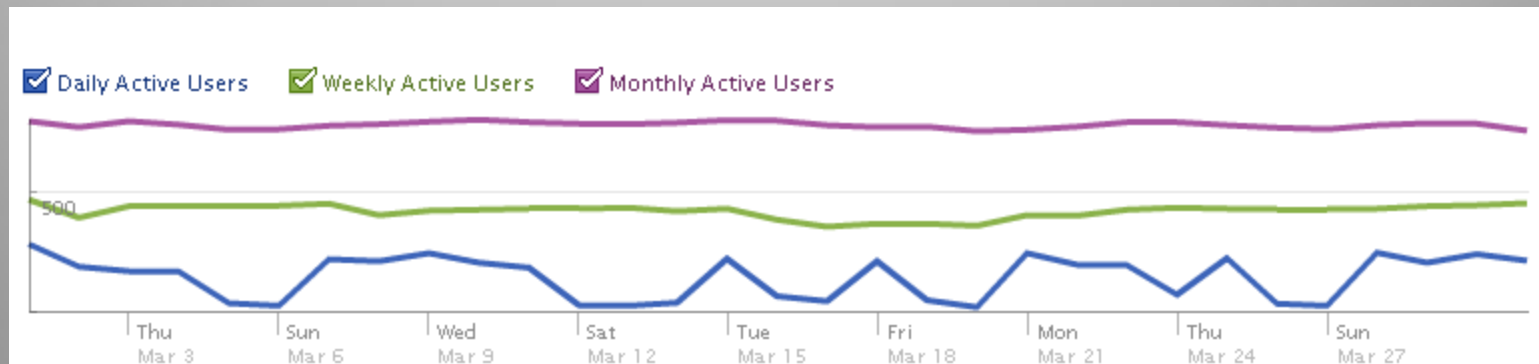

FACEBOOK USER RESULTS

MARCH 1 – 31, 2011

New Likes 66 ↓ 13%
Lifetime Likes 807

FACEBOOK INTERACTIONS

MARCH 1 – 31, 2011

Post Views 85,735 ↓ 7%
Post Feedback 124 ↑ 22%

TWITTER RESULTS

991 tweets